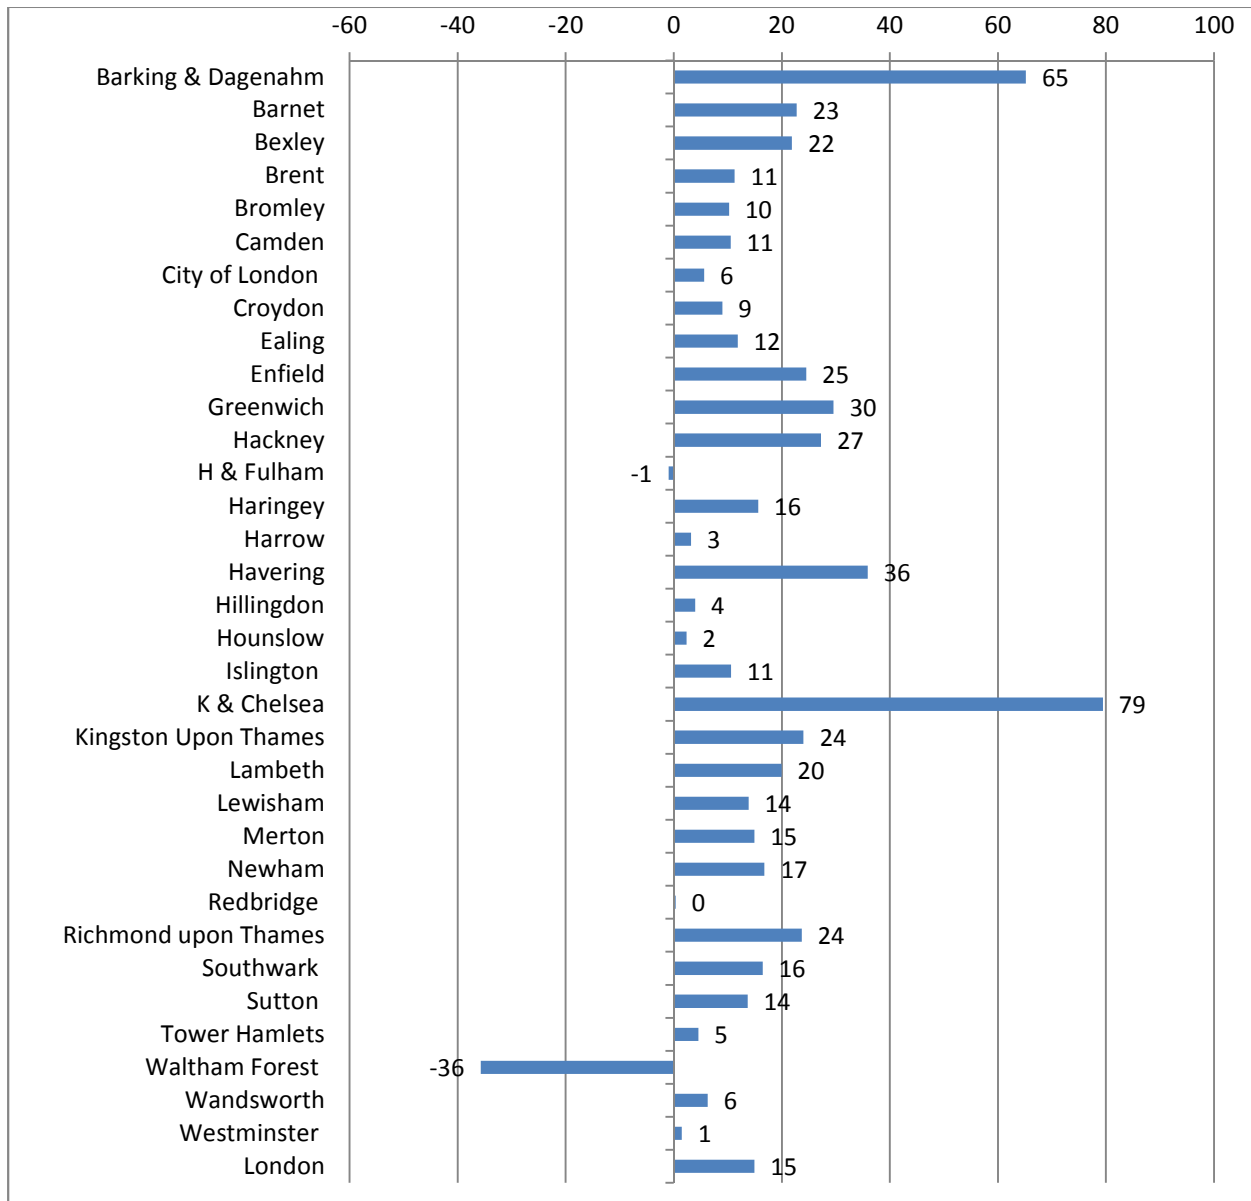

London tenants Federation

Telephone: 07931 214 913 Web address: www.londontenants.org Email: info@londontenants.org

Bar chart showing percentages of all types of homes delivered in London (borough-by-borough) that were social or affordable rent. (Derived from housing delivery data contained in the 2015 London Plan Annual Monitoring Report published at the end of March this year)

- The London Plan target for all types of housing (relevant for 2013/14) was 32,210 and for affordable housing 13,200.
- The London Plan annual target for social and affordable rent homes is 60% of the affordable housing target which is 7,920 and 25% of the total London Plan housing target.
- Only 15% of all types of homes delivered in London in 2013/14 were social or affordable rents homes.
- In only six London boroughs were 25% or more of the homes delivered social or affordable rent – Barking & Dagenham, Enfield, Greenwich, Hackney, Havering and Kensington & Chelsea.